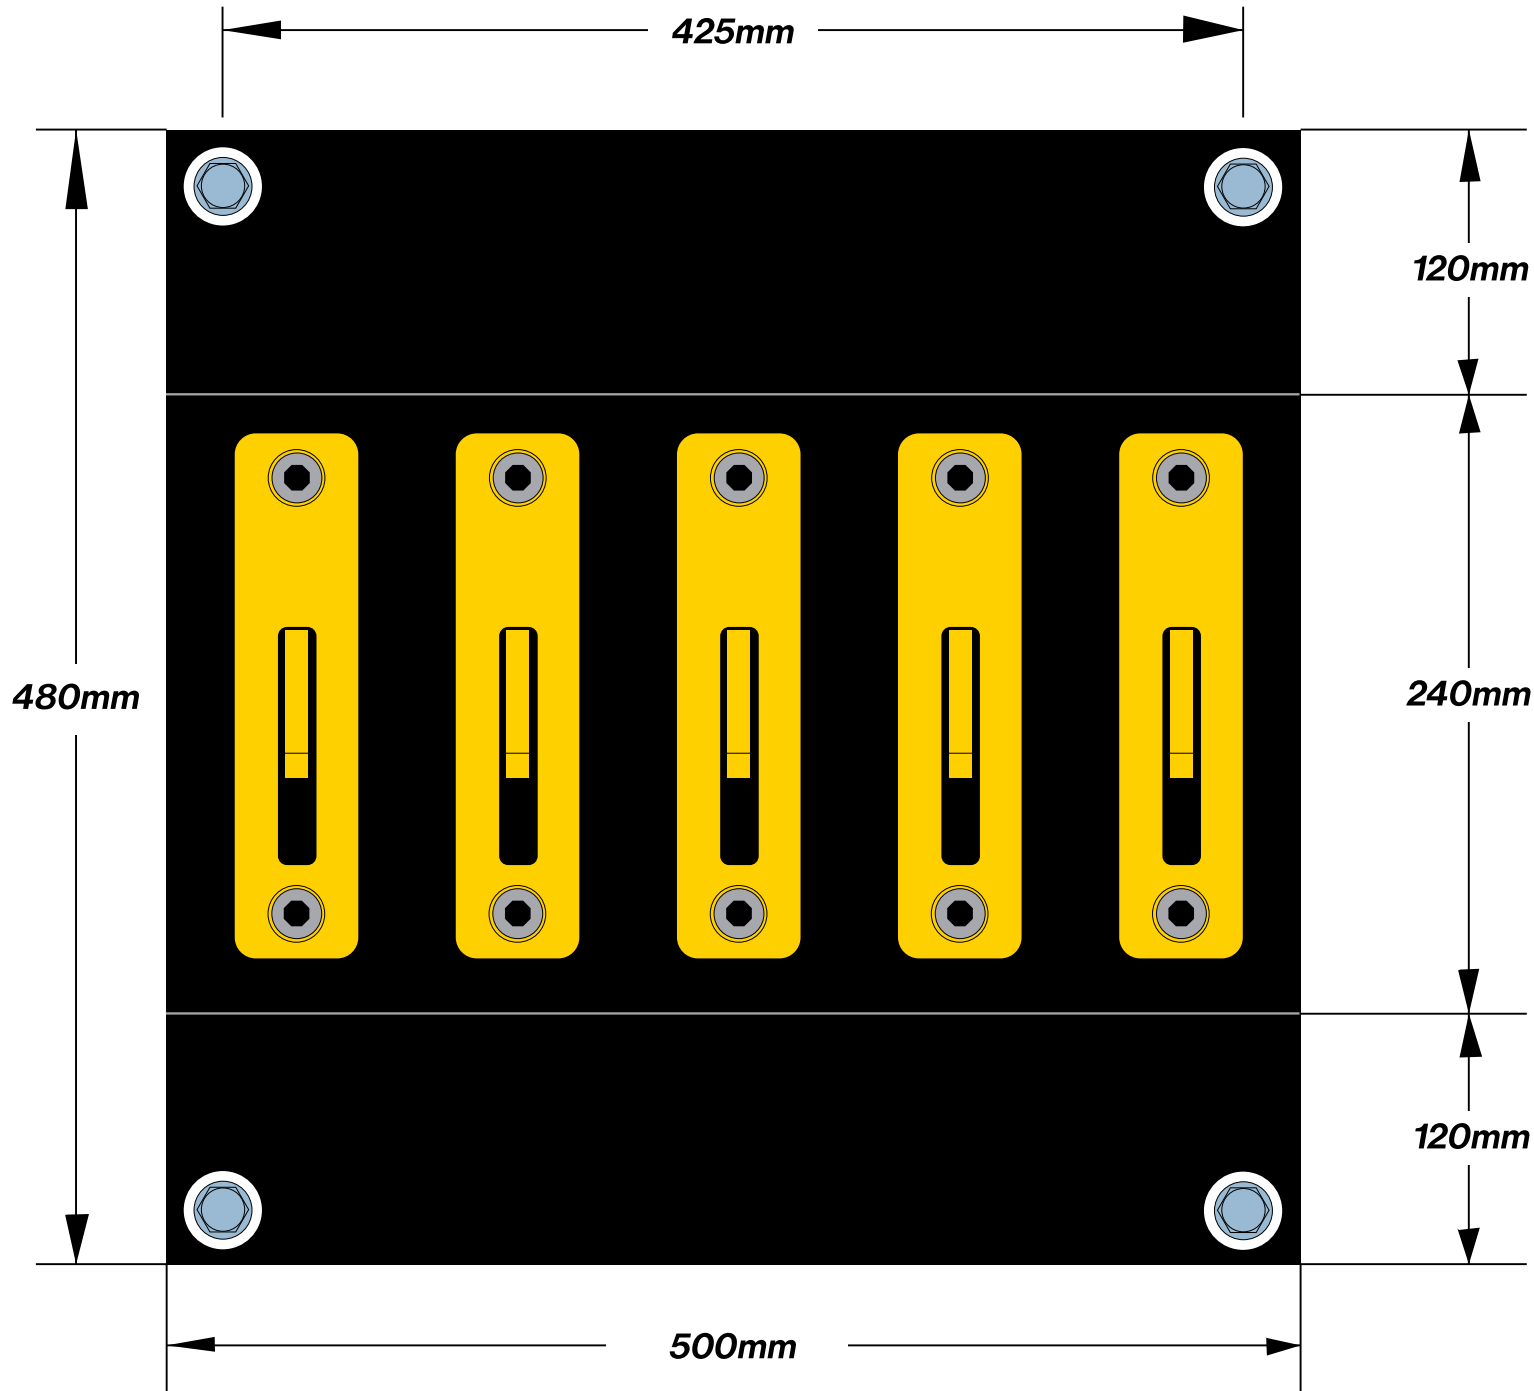

# Dragons teeth - One way traffic control

## Plan view

### Material Specifications:

The steel materials used for this assembly are to the highest standard of S275JR (BS EN 10025:1993), therefore ensuring the longevity and durability of the product.

Face of Ramp 6mm thick Tear-drop Durbar  
Dragons Tooth 10mm thick mild steel  
Cassette Insert - 5mm thick Mild Steel

### Construction Specification:

The assembly is laser cut for accuracy with all joints dove-tailed together for strength and then welded.